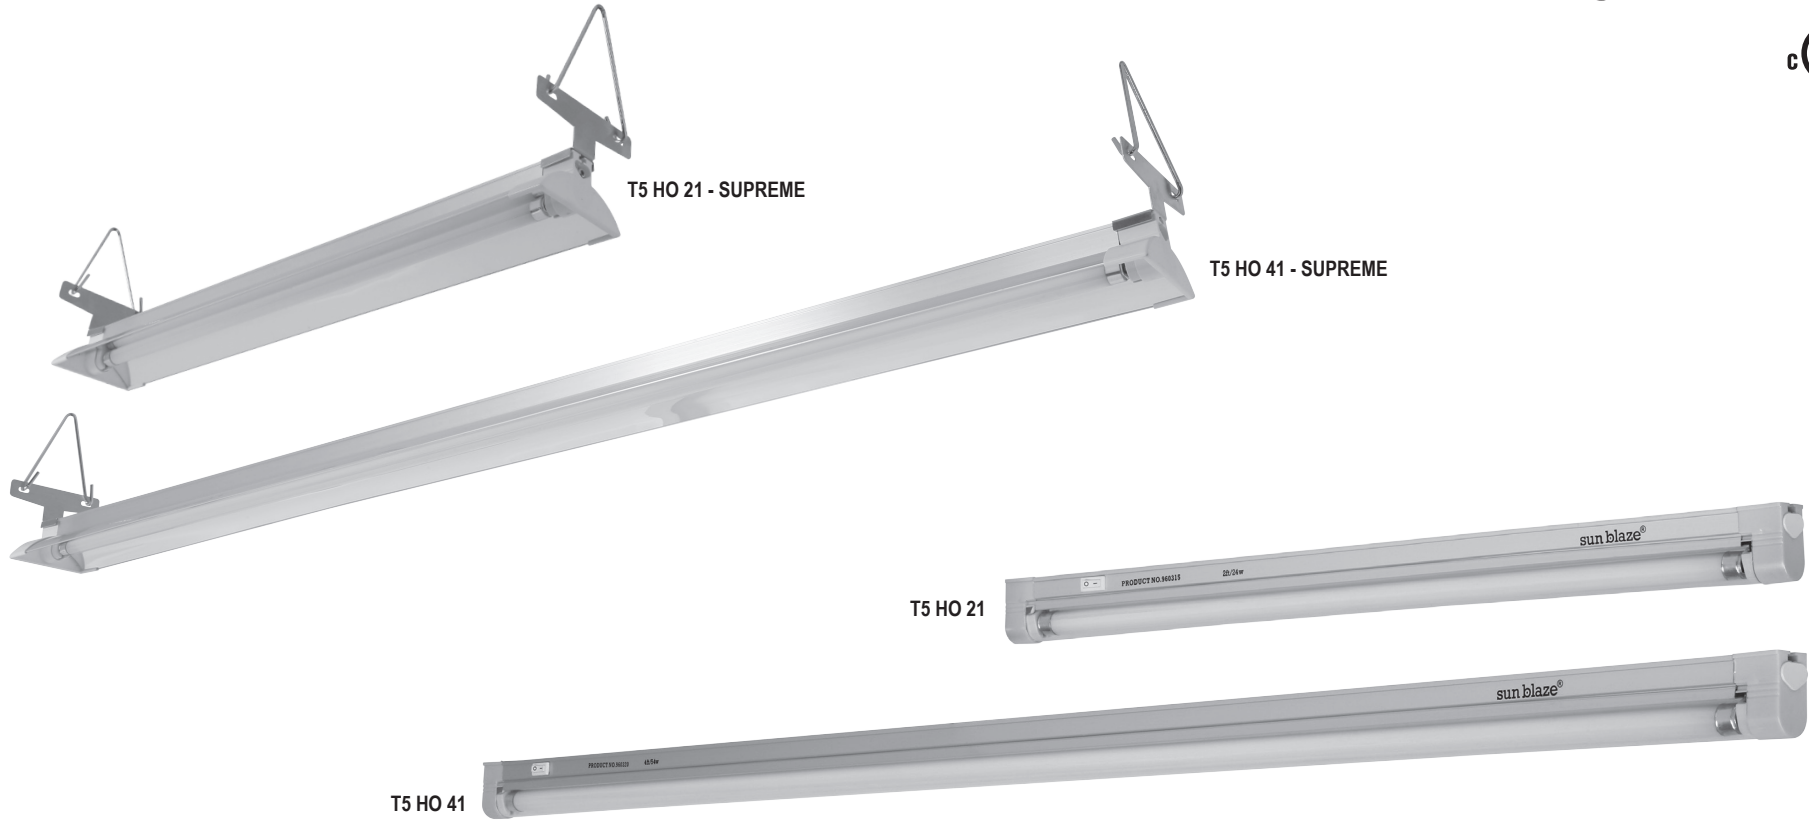

SPECIFICATIONS

Sun Blaze® T5 HO Fluorescent Strip Light Fixtures

• = yes

ITEM NUMBER	PRODUCT NAME	HO	UL LISTED	VOLTS	AMPS	# OF LAMPS	LAMP WATTAGE		MAXIMUM DAISY CHAIN	DIMENSIONS (INCHES)			WEIGHT (LBS)
							EACH	TOTAL		LENGTH	WIDTH	HEIGHT	
960315	Sun Blaze T5 HO Strip Light 21	•	•	120	0.34	1	24	24	10	23.75	1	1.75	0.6
960320	Sun Blaze T5 HO Strip Light 41	•	•	120	0.76	1	54	54	5	47.5	1	1.75	1.0
960345	Sun Blaze T5 HO Strip Light 21 - Supreme	•	•	120	0.34	1	24	24	10	23.75	3.5	2	1.0
960350	Sun Blaze T5 HO Strip Light 41 - Supreme	•	•	120	0.76	1	54	54	5	47.25	3.5	2	1.7