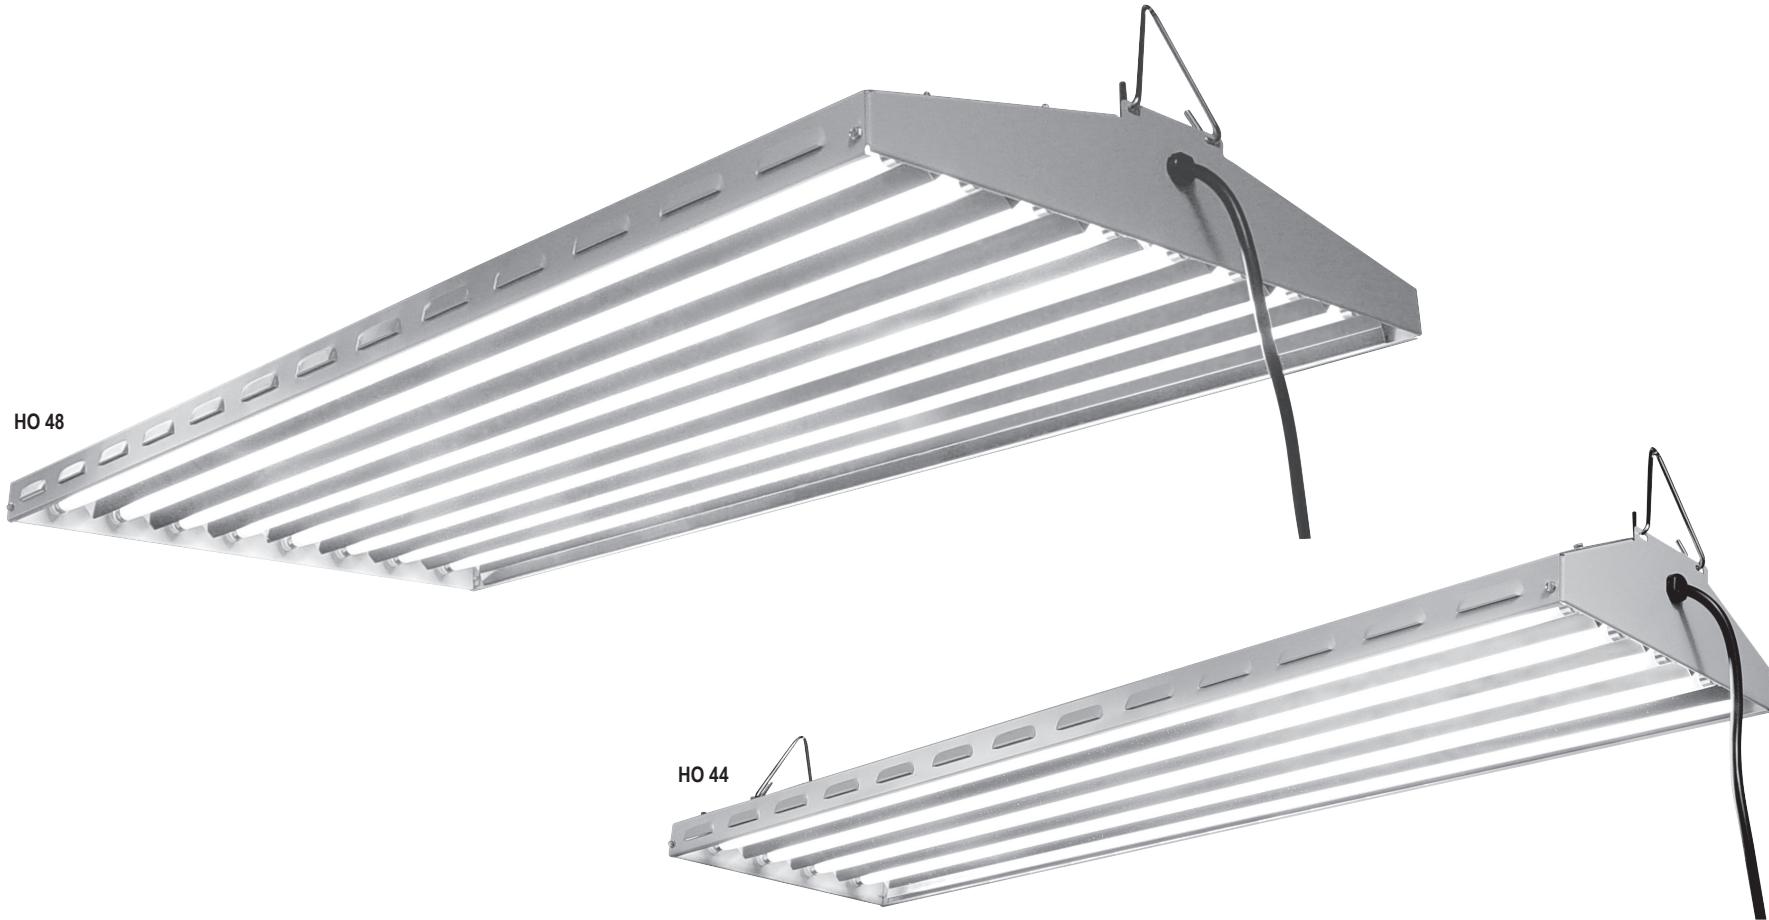

SPECIFICATIONS

New Wave® T5 HO Fluorescent Fixtures

• = yes

ITEM NUMBER	PRODUCT NAME	ETL LISTED	VOLTAGE	AMPS AT (120 / 208 / 240 / 277)	# OF LAMPS	LAMP WATTAGE		MAXIMUM DAISY CHAIN	INTEGRATED POWER CORD	DIMENSIONS (INCHES)		
						EACH	TOTAL			LENGTH	WIDTH	HEIGHT
960200	New Wave T5 HO 44	•	120 / 208 / 240 / 277	1.8 / 1.0 / 0.9 / 0.8	4	54	216	5*	120 Volt**	47	11	3.5
960202	New Wave T5 HO 48	•	120 / 208 / 240 / 277	3.6 / 2.1 / 1.8 / 1.6	8	54	432	3*	120 Volt**	47	21	3.5

* 120 Volt Only

** Available with 277 Volt twist lock plug (L7-15P)

This document is not intended to be used for installation purposes. We cannot cover all specific applications or anticipate all requirements. All specifications are subject to change without notice.