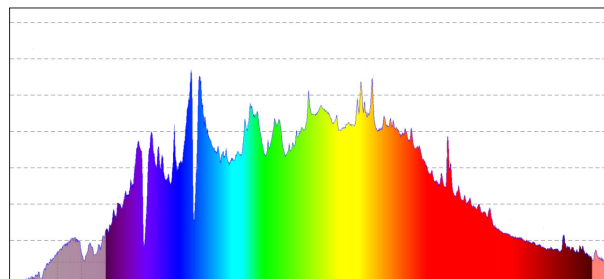

GROW (41.02)