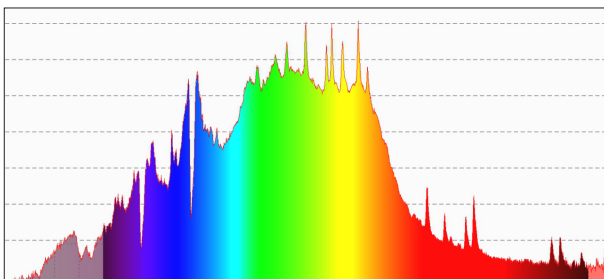

Compatible products and accessories

	Product name	Gavita part number
Power cords:	Power cord US 120 V, 16 ft / 5 meter	44.30.41.11
	Power cord US 240 V, 8 ft / 2,5 meter	44.30.41.10
	Power cord US 240 V, 16 ft / 5 meter	44.30.41.09

SUP (41.01)