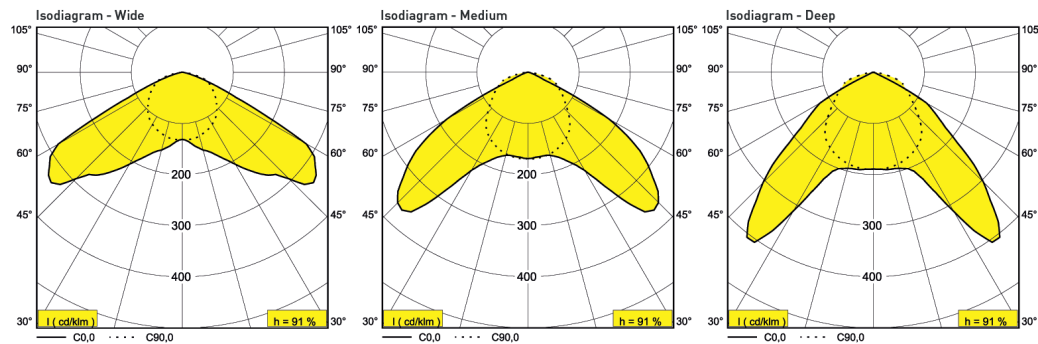

Features/benefits

- Compact, rugged, stable and safe
- Adjustable reflectors: deep, medium, wide positions
- Symmetric / asymmetric light adjustment
- Efficiency >90 % in every position
- Replaceable Miro aluminum reflector plates
- For MH/HPS lights up to 750 Watt
- Shielded terminals
- Eye bolts enable easy installation

Technical specifications

Dimensions	: 18.3" / 465 mm (length) x 9.8" / 249 mm (width) x 5.5" / 140 mm (height)
Lamp holder	: E39
Reflector	: 3 replaceable Miro aluminum reflector plates
Lamp cord	: 13' cord with plug & play XR601 plug
Cord terminal	: Metal shielded