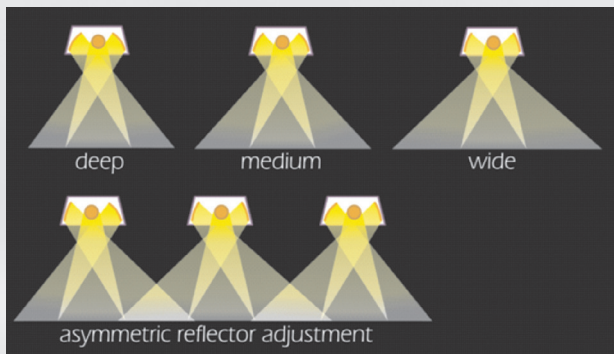

Gavita TripleStar 600 US

- Adjustable: deep, medium, wide
- Symmetric / asymmetric
- Efficiency >90 %
- Miro aluminum reflector
- Replaceable reflector plates
- For MH/HPS lights up to 750 W
- Shielded terminals

Gavita TripleStar 600 reflector

The reflector is one of the key elements of a successful fixture. You can have the best ballast and the best lamp, but without a good reflector you waste a lot of light, every day you use it. For difficult conditions and absolute flexibility we developed the sturdy TripleStar adjustable reflector.

The TripleStar 600 can be adjusted to 3 different positions: Wide, medium or deep. You can hang your reflector high above your plants in the deep position for better climate control or close and wide in tight spaces. For every position the efficiency of the light is better than 90 %. In set-ups with more reflectors you can adjust them asymmetrically: Wide in the middle for more overlap and better uniformity and deep at the sides to direct the light down, away from the wall.

Features/benefits

- Compact, rugged, stable and safe
- Adjustable reflectors: deep, medium, wide positions
- Symmetric / asymmetric light adjustment
- Efficiency >90 % in every position
- Replaceable Miro aluminum reflector plates
- For MH/HPS lights up to 750 Watt
- Shielded terminals
- Eye bolts enable easy installation