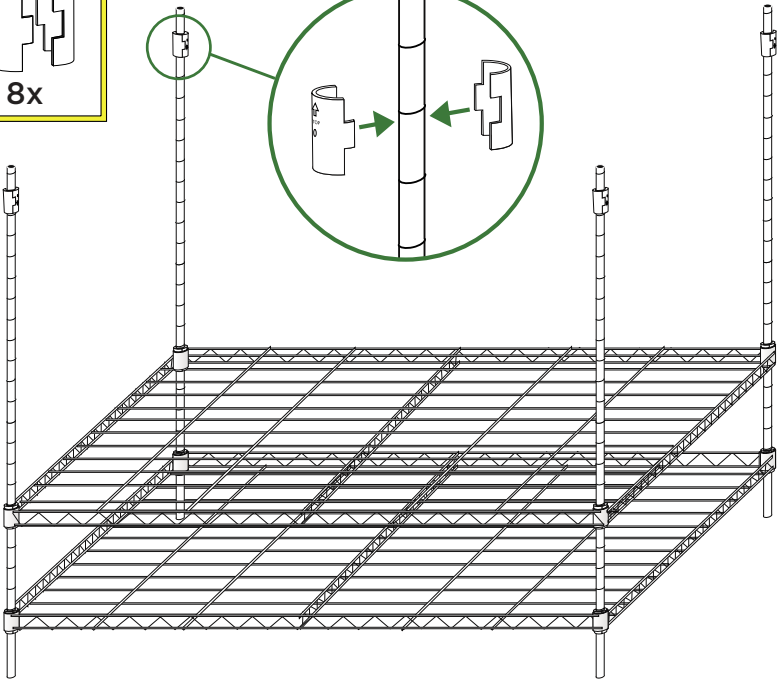

GROWLAB
HORTICULTURAL

ASSEMBLY INSTRUCTIONS

706885 - CloneLab

1

2

3

4

5

6

7

8

9

10

11

12

REAR VIEW

TOP VIEW

GROWLAB
HORTICULTURAL

Exclusively distributed by:

Sunlight Supply, Inc.

INNOVATION SINCE 1995 • SUNLIGHTSUPPLY.COM

©2018 Sunlight Supply, Inc. Vancouver, WA 98660

Vancouver, WA • Eureka, CA • Livermore, CA • Ontario, CA
Denver, CO • Detroit, MI • York, PA Nashville, TN
Pompano Beach, FL • Vancouver, B.C. Canada