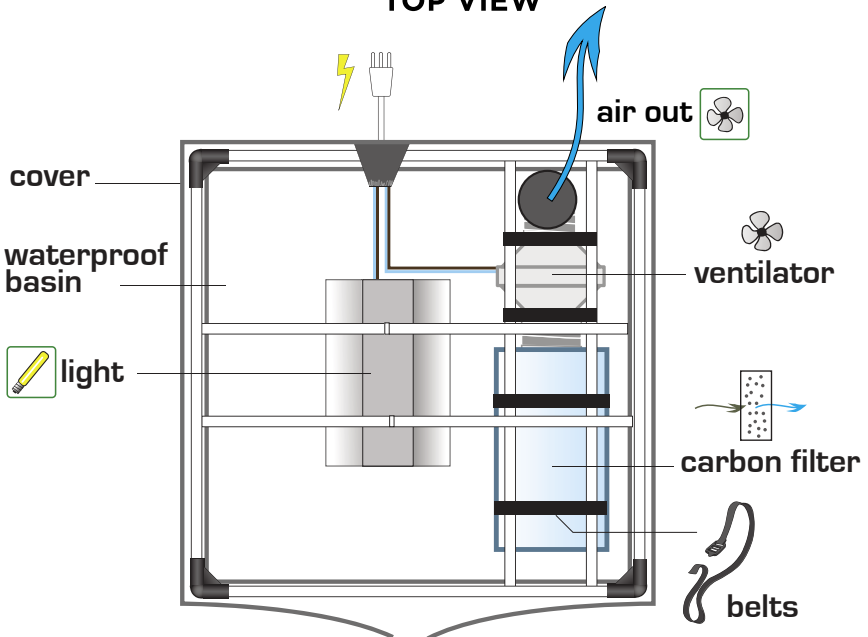

TOP VIEW

GROWLAB
HORTICULTURAL

Exclusively distributed by:

Sunlight Supply, Inc.

INNOVATION SINCE 1995 • SUNLIGHTSUPPLY.COM

©2018 Sunlight Supply, Inc. Vancouver, WA 98660

Vancouver, WA • Eureka, CA • Livermore, CA • Ontario, CA
Denver, CO • Detroit, MI • York, PA Nashville, TN
Pompano Beach, FL • Vancouver, B.C. Canada