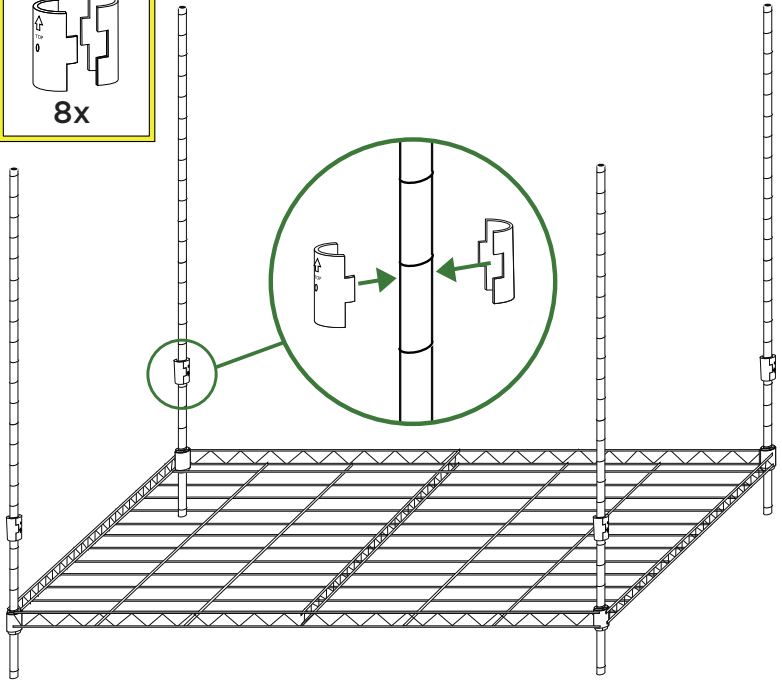

GROWLAB
HORTICULTURAL

ASSEMBLY INSTRUCTIONS

706885 - CloneLab

1

2

3

4

5

6

7

8

9

10

11

12

REAR VIEW

TOP VIEW

GROWLAB
HORTICULTURAL

Exclusively distributed by:

Sunlight Supply, Inc.

INNOVATION SINCE 1995 • SUNLIGHTSUPPLY.COM

©2018 Sunlight Supply, Inc. Vancouver, WA 98660

Vancouver, WA • Eureka, CA • Livermore, CA • Ontario, CA
Denver, CO • Detroit, MI • York, PA Nashville, TN
Pompano Beach, FL • Vancouver, B.C. Canada