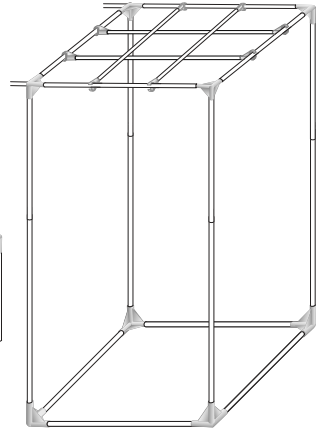

GROWLAB
HORTICULTURAL

ASSEMBLY INSTRUCTIONS

706865 - 120L

706880 - 145L

1

2

3

4

5

6

7

7a

7b

7c

8

FULLY UNZIP
ALL ZIPPERS
PRIOR TO
FRAMING

9

10

11

12

REAR VIEW

TOP VIEW

GROWLAB
HORTICULTURAL

Exclusively distributed by: