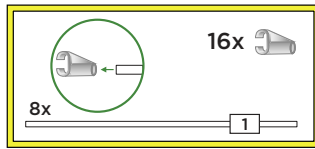

7

7a

7b

7c

8

FULLY UNZIP
ALL ZIPPERS
PRIOR TO
FRAMING

9