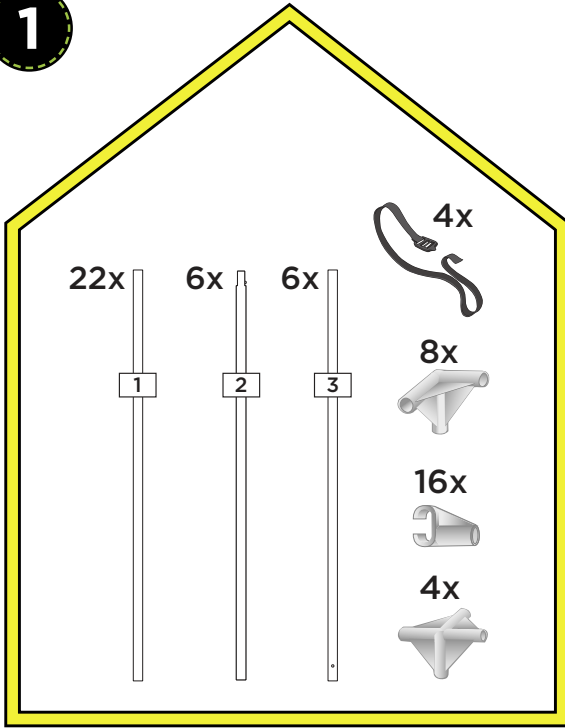

GROWLAB
HORTICULTURAL

ASSEMBLY INSTRUCTIONS

706865 - 120L

706880 - 145L

1

2

3

4

5

6

7

7a

7b

7c

8

FULLY UNZIP
ALL ZIPPERS
PRIOR TO
FRAMING