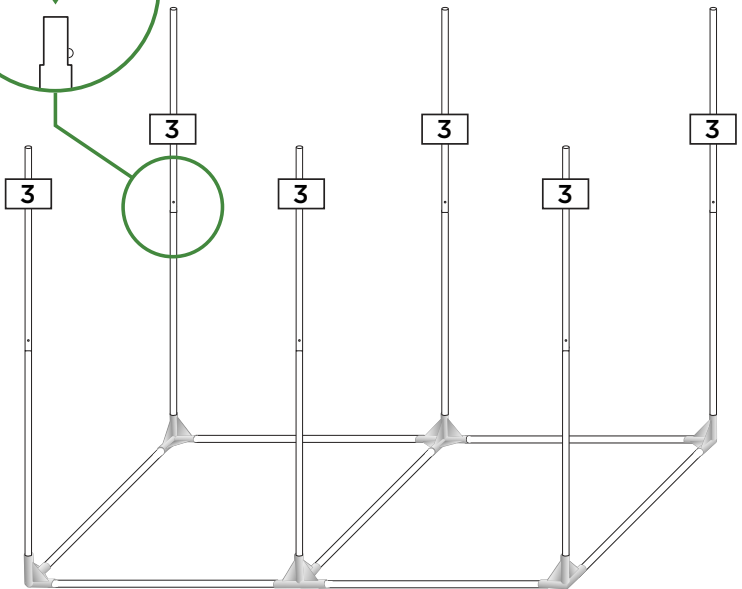

GROWLAB
HORTICULTURAL

ASSEMBLY INSTRUCTIONS

706865 - 120L

706880 - 145L

1

2

3

4

5

6

7

7a

7b

7c

8

FULLY UNZIP
ALL ZIPPERS
PRIOR TO
FRAMING

9

10

11

12

REAR VIEW

TOP VIEW

GROWLAB
HORTICULTURAL

Exclusively distributed by: