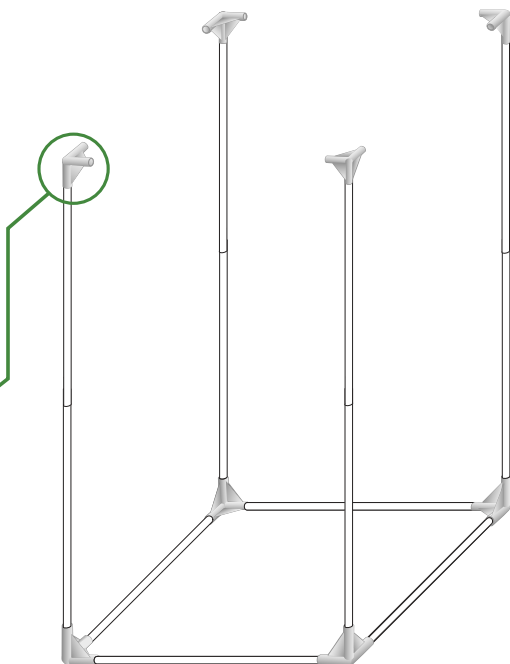

GROWLAB
HORTICULTURAL

ASSEMBLY INSTRUCTIONS

706860 - 80L

1

2

3

4

5

6

7

7a

7b

7c

8

FULLY UNZIP
ALL ZIPPERS
PRIOR TO
FRAMING

9

10

11

12

REAR VIEW

TOP VIEW

GROWLAB
HORTICULTURAL

Exclusively distributed by:

Sunlight Supply, Inc.