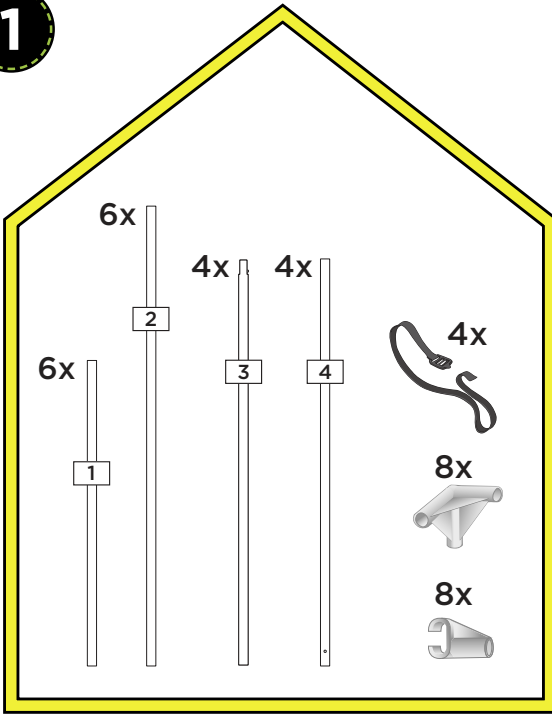

GROWLAB
HORTICULTURAL

ASSEMBLY INSTRUCTIONS

706860 - 80L

1

2

3

4

5

6

7

7a

7b

7c

8

FULLY UNZIP
ALL ZIPPERS
PRIOR TO
FRAMING

9

10

11

12

REAR VIEW

TOP VIEW

GROWLAB
HORTICULTURAL

Exclusively distributed by:

Sunlight Supply, Inc.